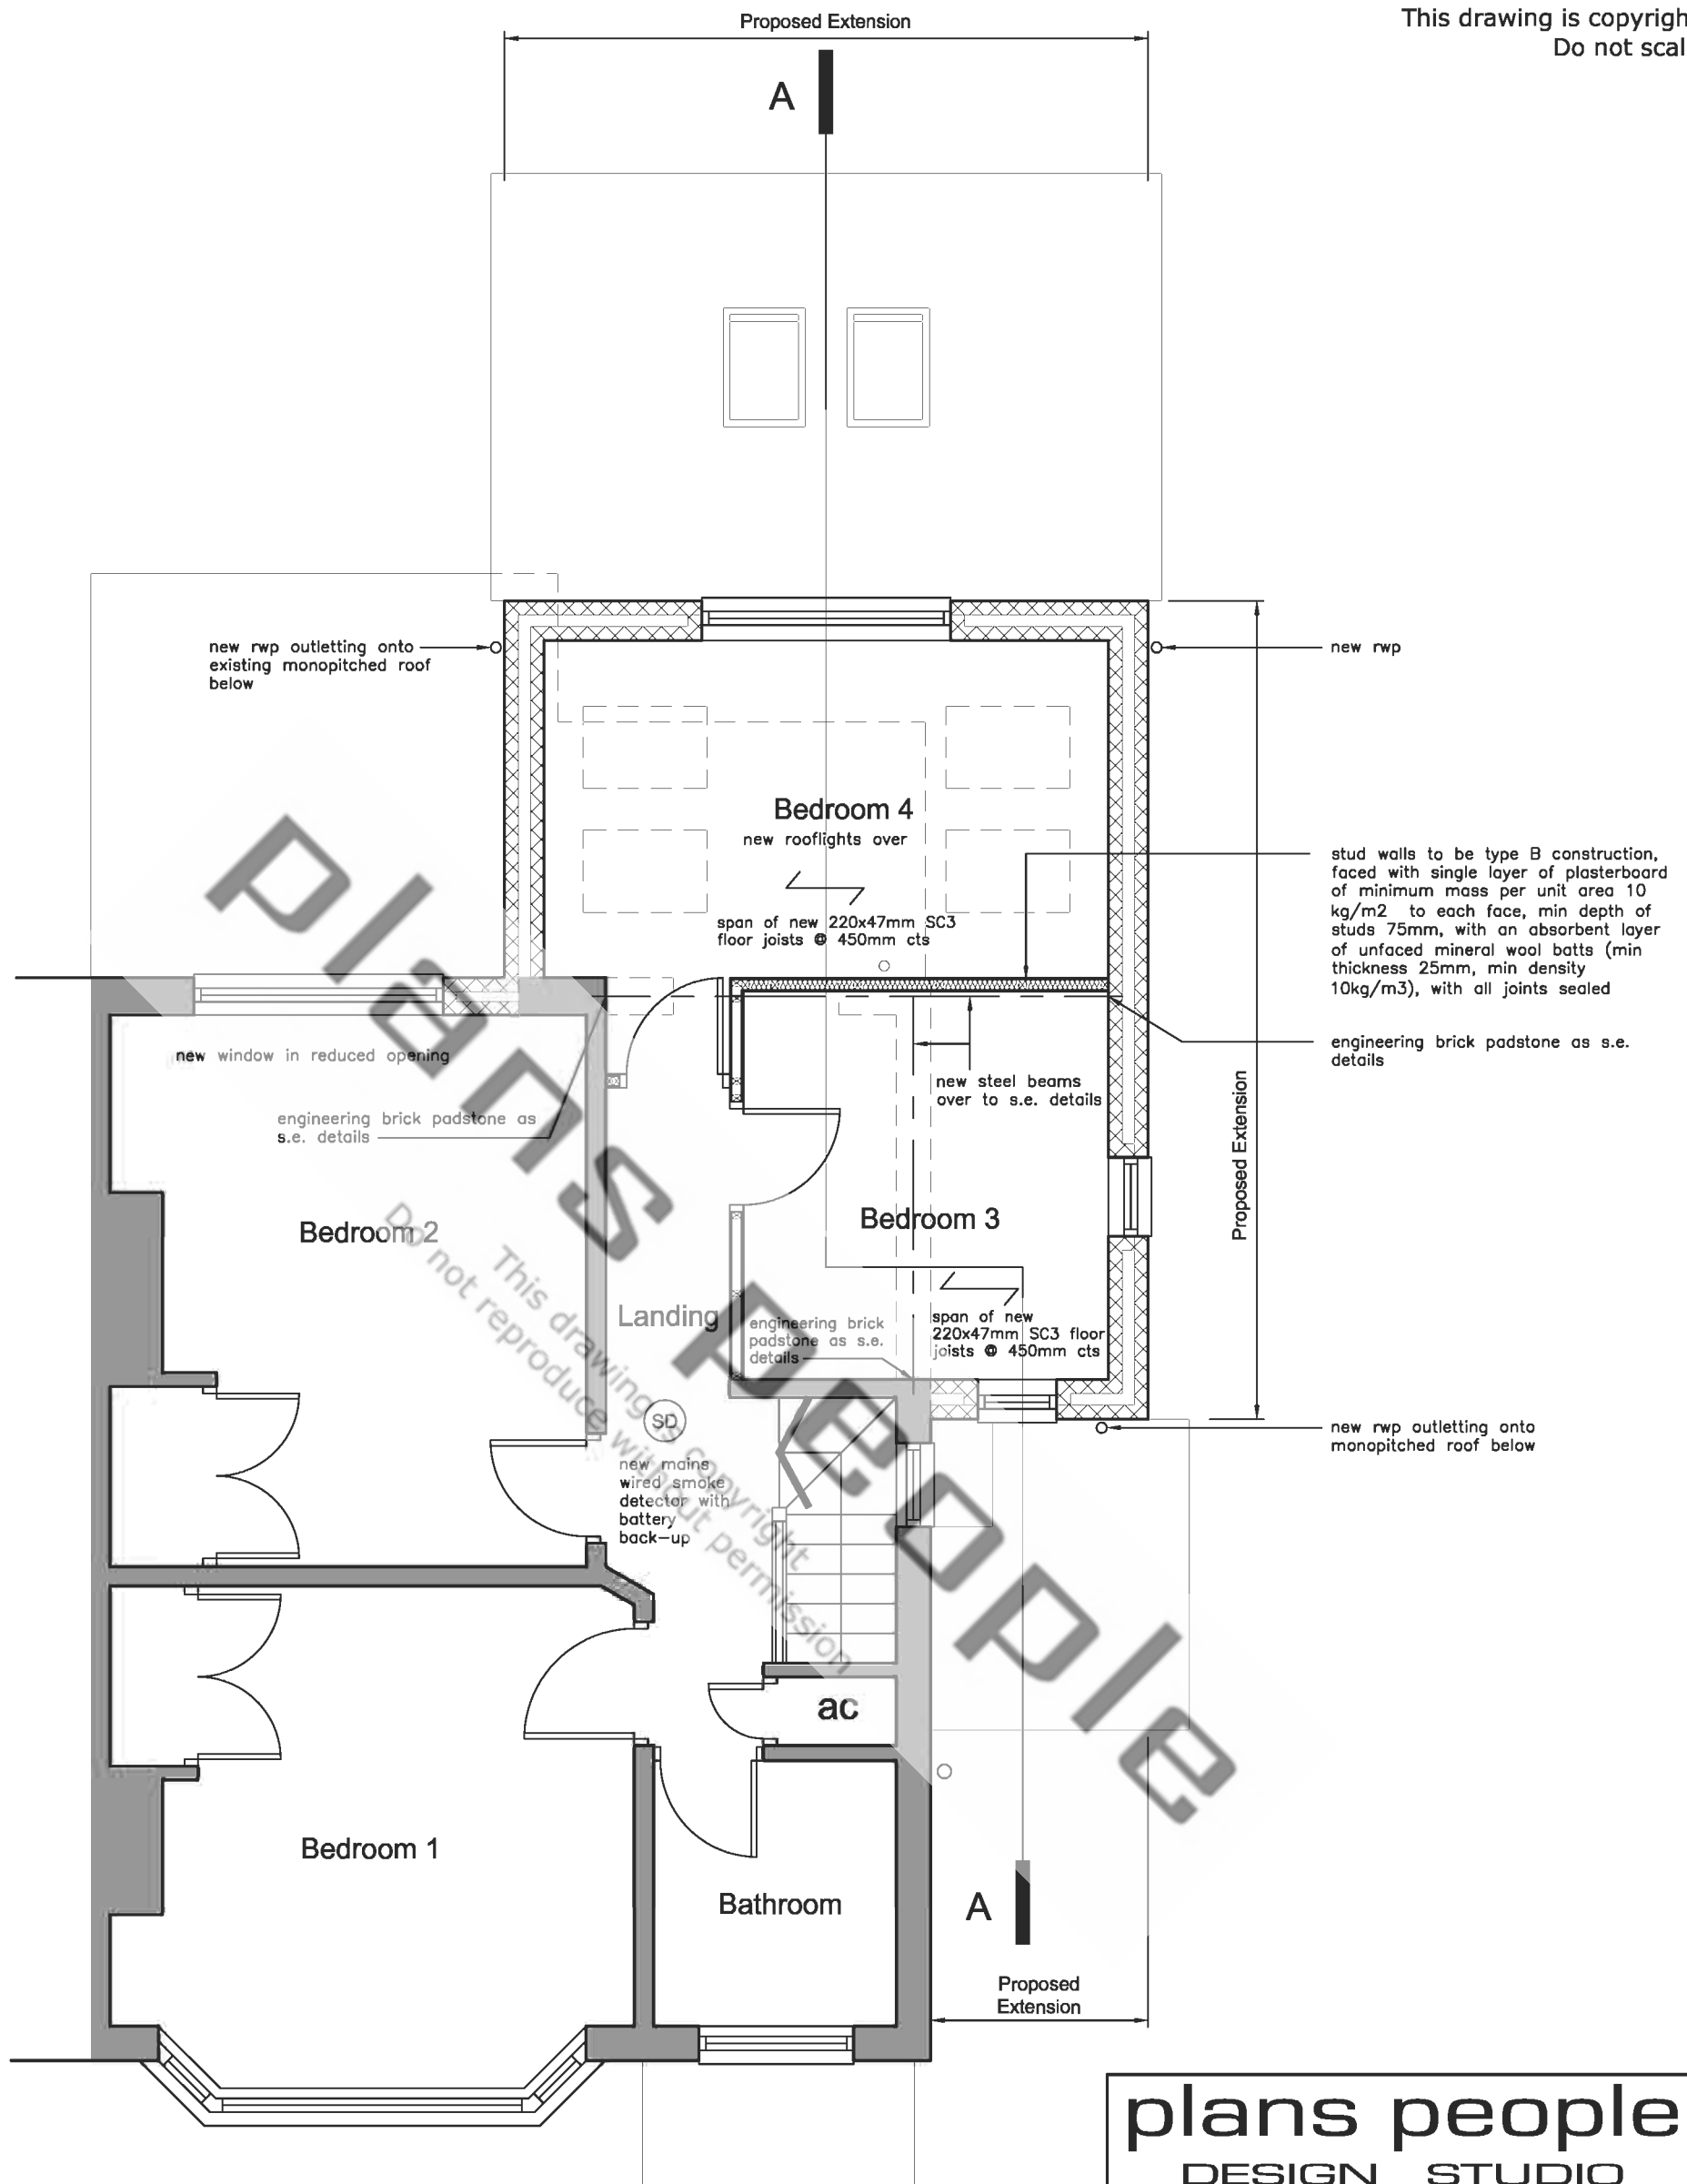

All dimensions to be checked on site  
 This drawing is copyright  
 Do not scale

First Floor Plan

<p><b>plans people</b>          DESIGN STUDIO          PO Box 13241 Studley Warwickshire B97 9DL          T 01527 45 25 93 F 01527 45 25 93          E plans.people@blueyonder.co.uk</p>	
client	Mr & Mrs Rogers
title	Proposed First Floor Plan Building Regulations Drawing
scale: 1:50 @ A3	date: May 05
drawing no <b>0456/11</b>	amendment