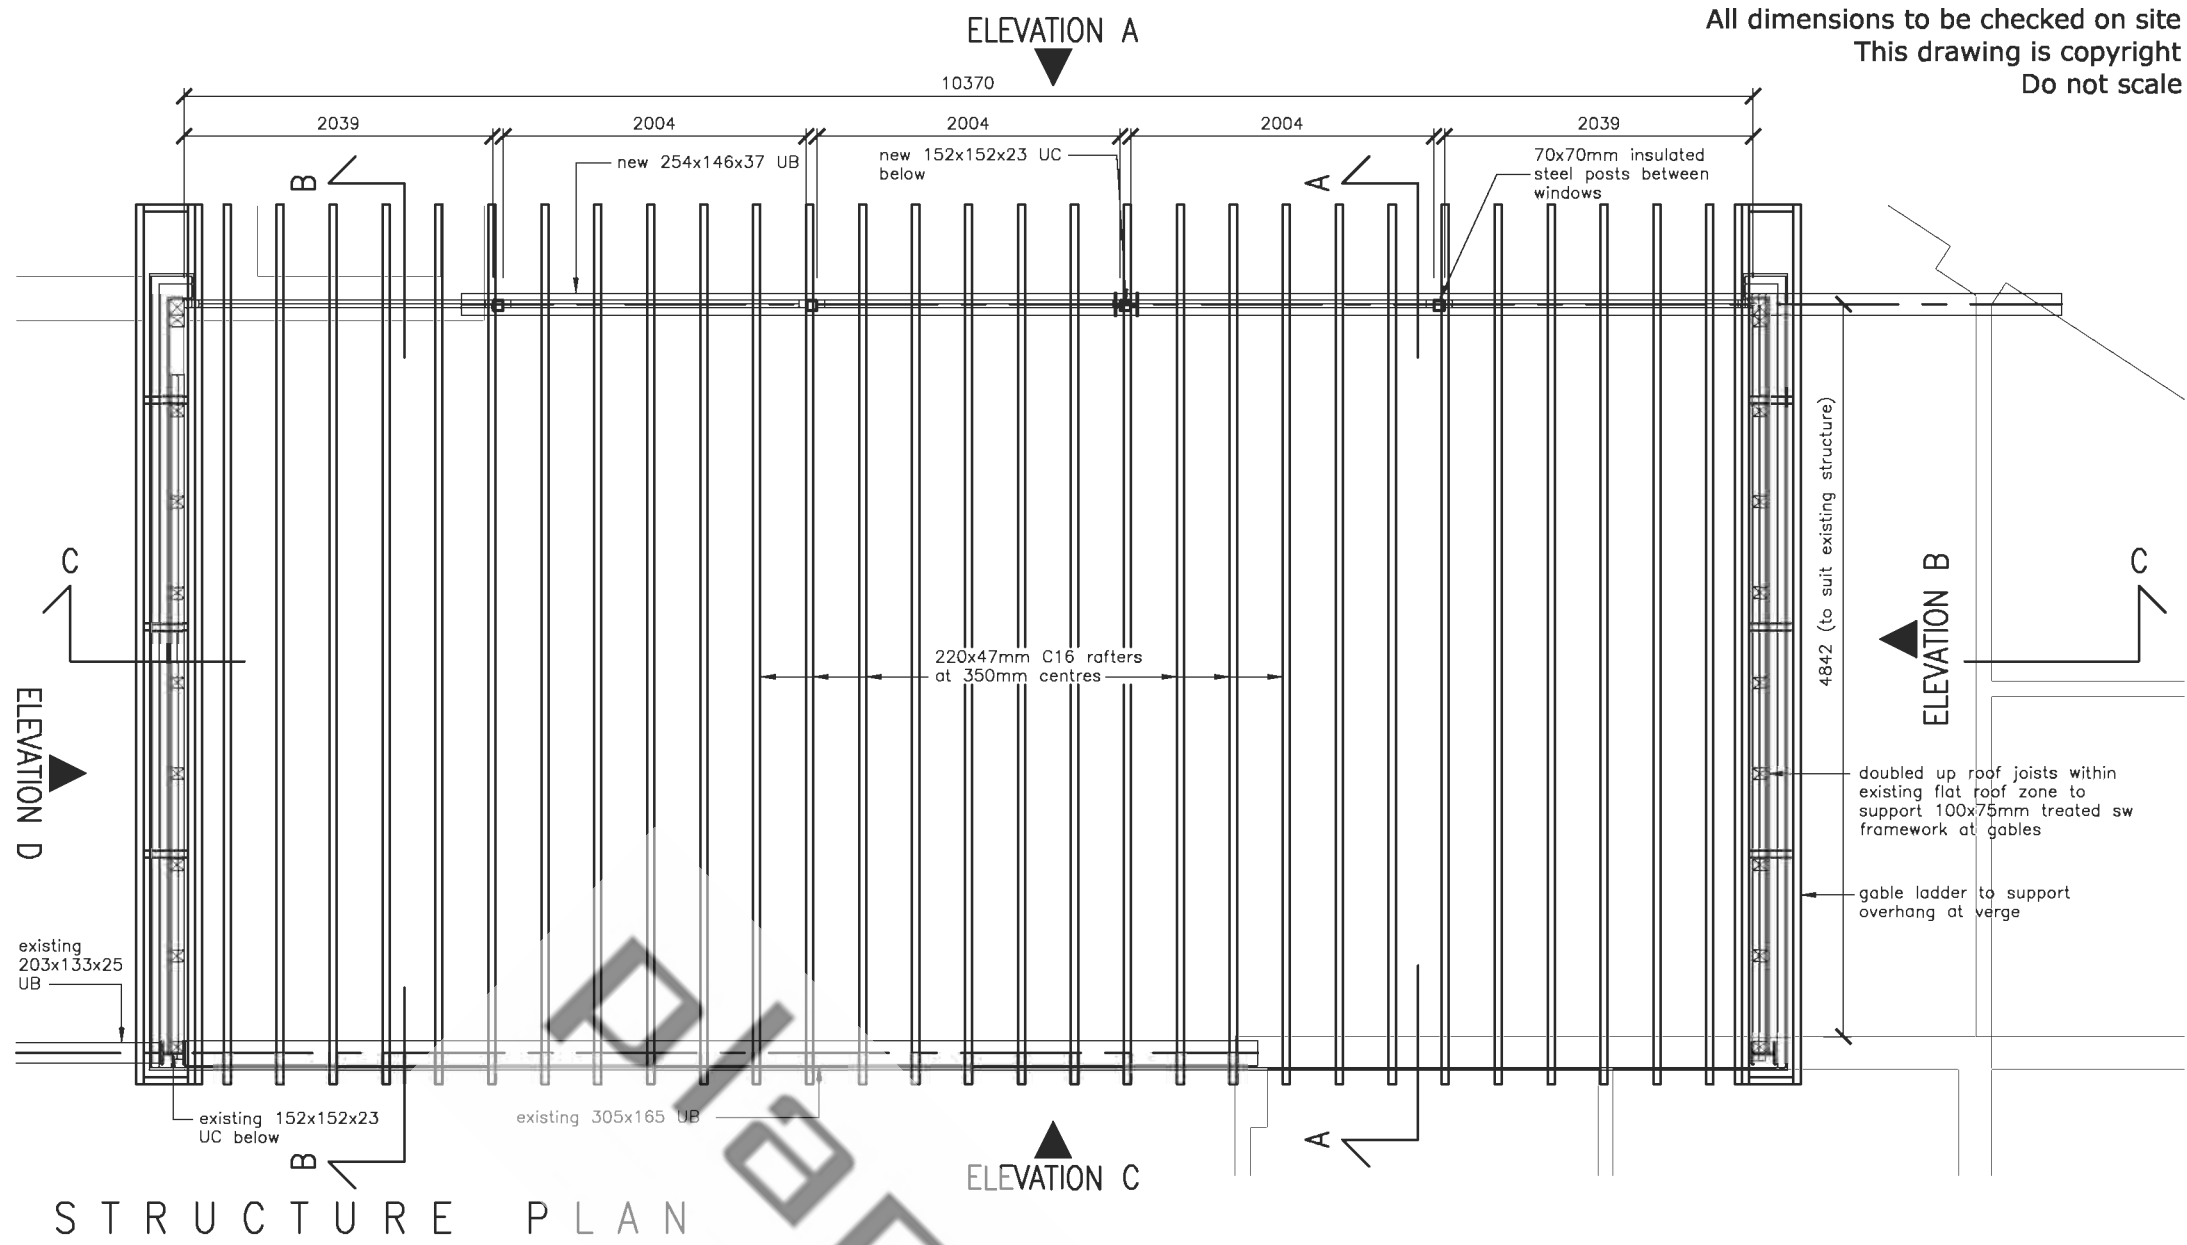

All dimensions to be checked on site
 This drawing is copyright
 Do not scale

FIRST FLOOR PLAN

<p>plans people DESIGN STUDIO PO Box 13241 Studley Warwickshire B97 9DL T 01527 45 25 93 F 01527 45 25 93 E plans.people@blueyonder.co.uk</p>	
client	Conversion of CDT Block to Art & Design Studio
title	Rooflight Details Sheet 1 Working Drawing
scale: 1:50 @ A3	date: Sept 06
drawing no	amendment
687.F50	