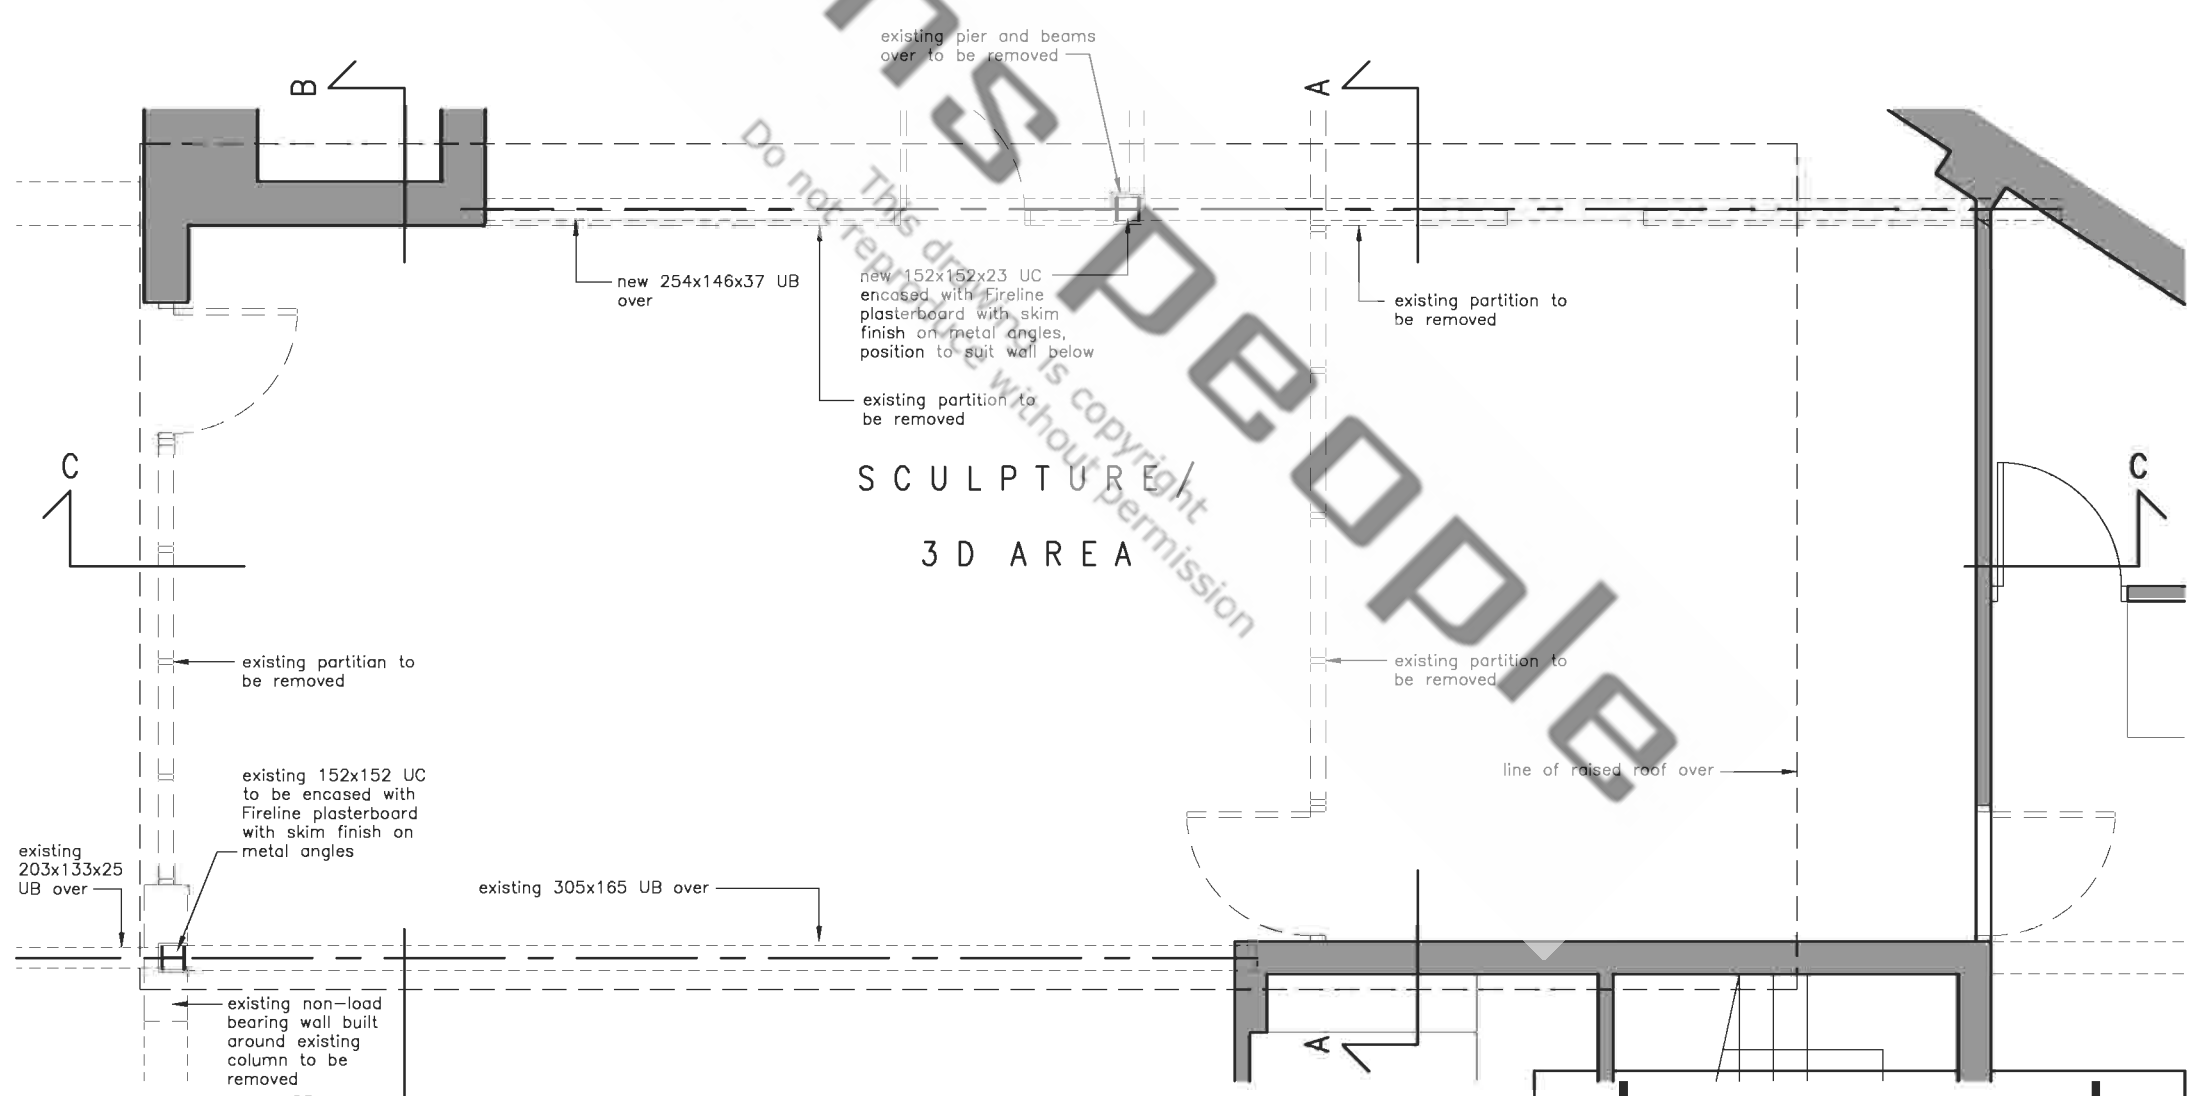

All dimensions to be checked on site
 This drawing is copyright
 Do not scale

FIRST FLOOR PLAN

<p>plans people DESIGN STUDIO PO Box 13241 Studley Warwickshire B97 9DL T 01527 45 25 93 F 01527 45 25 93 E plans.people@blueyonder.co.uk</p>	
client	Conversion of CDT Block to Art & Design Studio
title	Rooflight Details Sheet 1 Working Drawing
scale: 1:50 @ A3	date: Sept 06
drawing no	amendment
687.F50	