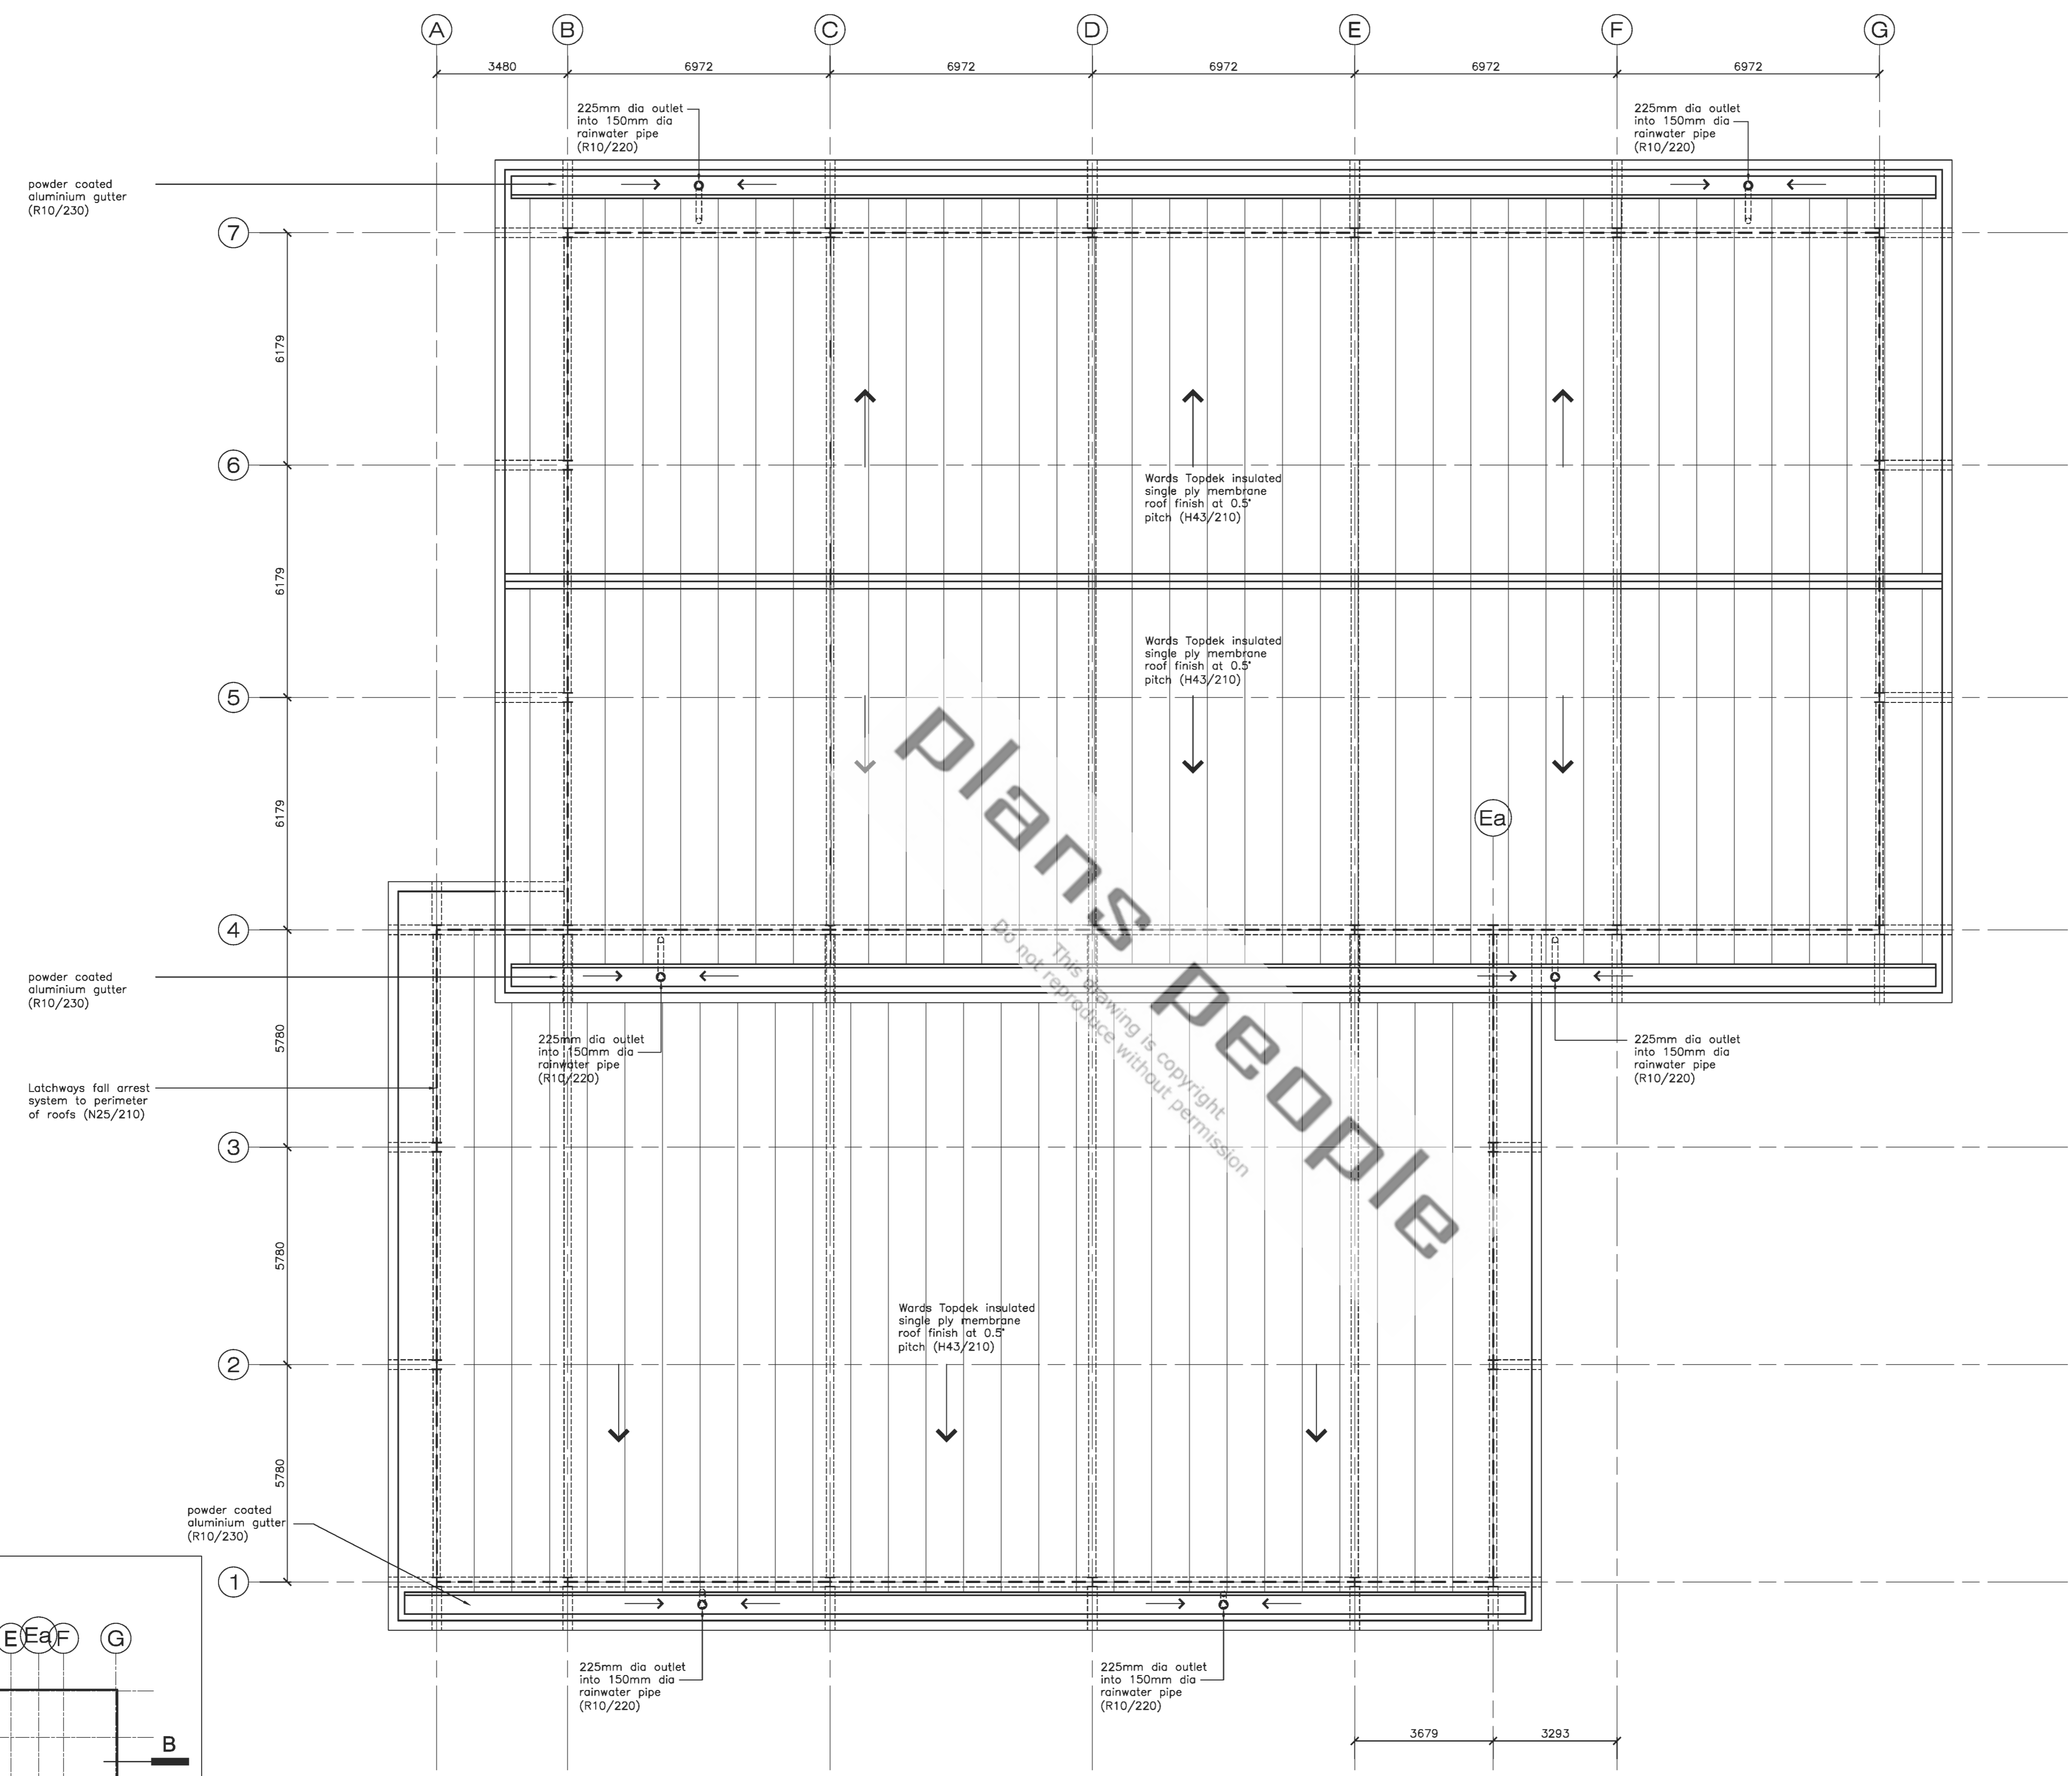

All dimensions to be checked on site
 This drawing is copyright.

Rev.	Description	Drawn	Chk	Date
A	Verge outline amended. TENDER ISSUE	njh		08.04.05

plans people
 This drawing is copyright
 Do not reproduce without permission

plans people
 DESIGN STUDIO
 PO Box 13241 Studley Warwickshire B97 9DL
 T 01527 45 25 93 F 01527 45 25 93
 E plans.people@blueyonder.co.uk

client	New Sports Hall		
title	Proposed Roof Plan		
	Working Drawing		
scale:	1:100 @ A1	date:	Mar 05
drawing no	027-210	amendment	A