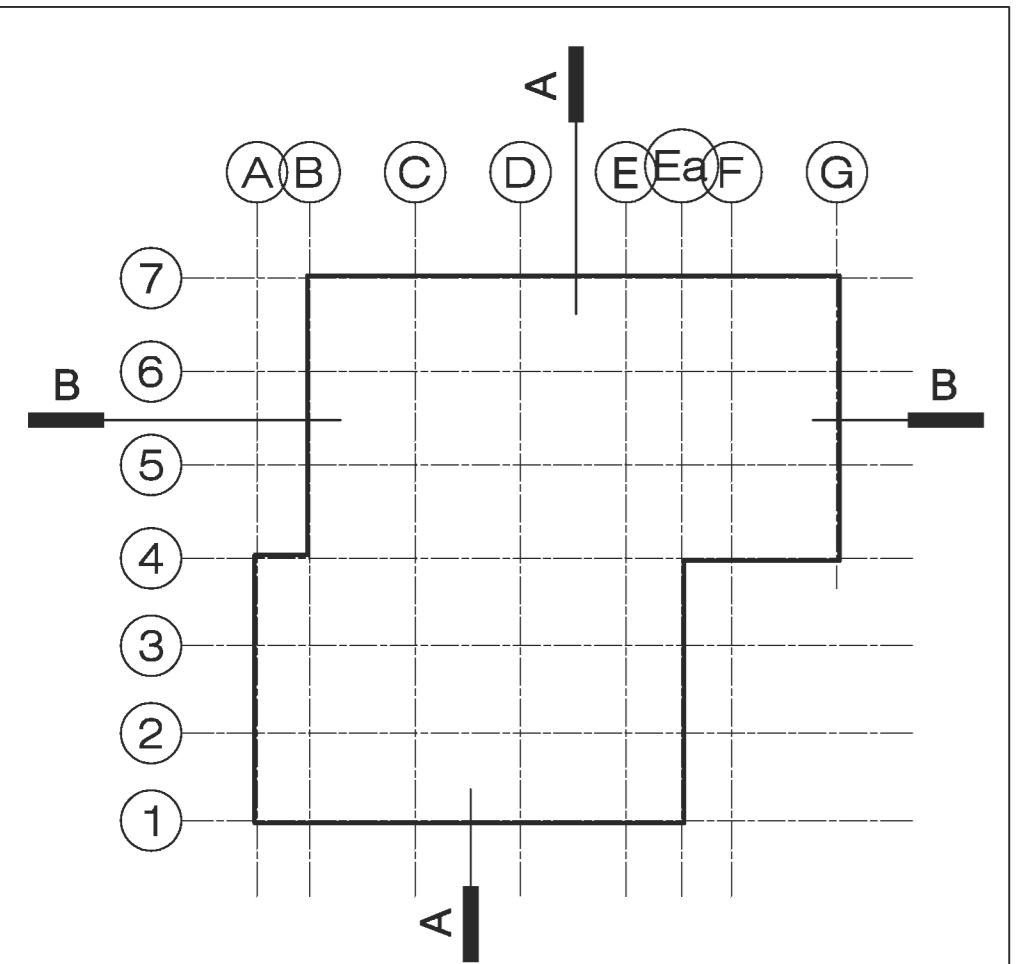

All dimensions to be checked on site
This drawing is copyright.

Rev.	Description	Drawn	Chk	Date
A	Verge outline amended. TENDER ISSUE	njh		08.04.05

plans people
This drawing is copyright
Do not reproduce without permission

plans people
DESIGN STUDIO
PO Box 13241 Studley Warwickshire B97 9DL
T 01527 45 25 93 F 01527 45 25 93
E plans.people@blueyonder.co.uk

client	New Sports Hall		
title	Proposed Roof Plan		
	Working Drawing		
scale:	1:100 @ A1	date:	Mar 05
drawing no	027-210	amendment	A